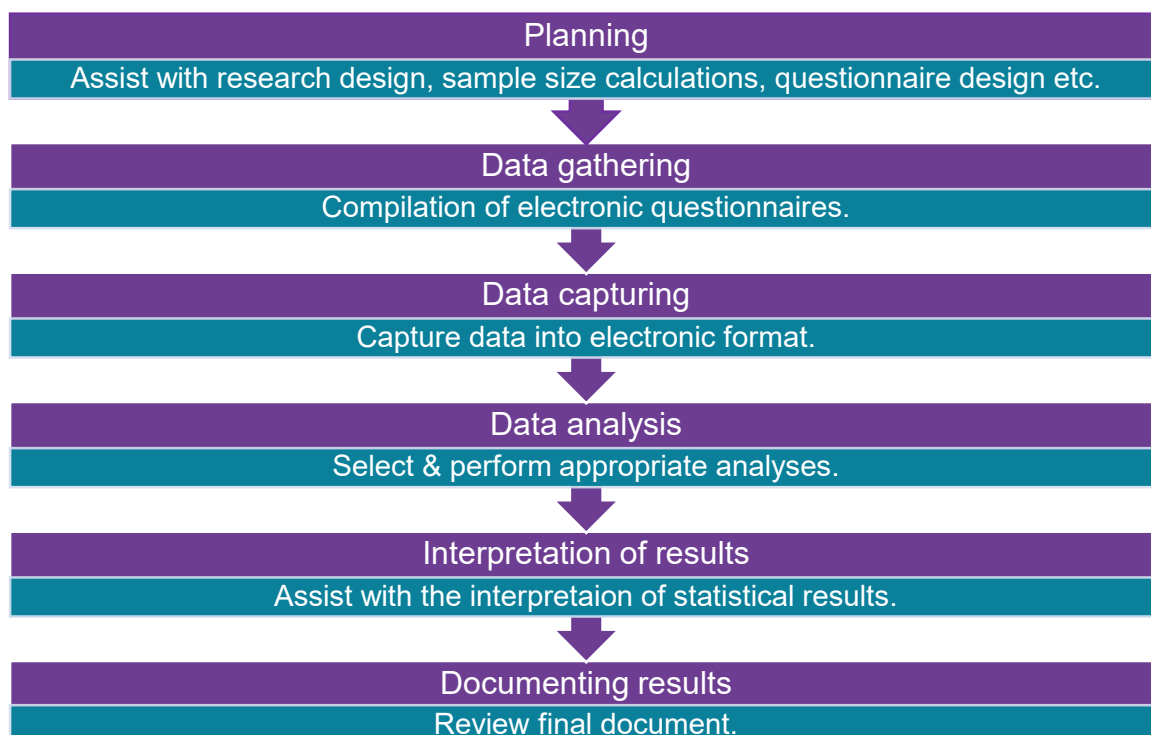

STATISTICAL CONSULTATION SERVICES

SCS is a research support service that assists with the statistical aspects of research projects:

NWU PERSONNEL AND STUDENT FEES

Planning of study and questionnaire design	R 215 per hour
Statistical analyses	R 295 per hour
Assistance with the interpretation of statistical output	R 295 per hour
Review of article/dissertation/thesis	R 295 per hour
Data capturing	R 0.10 per character