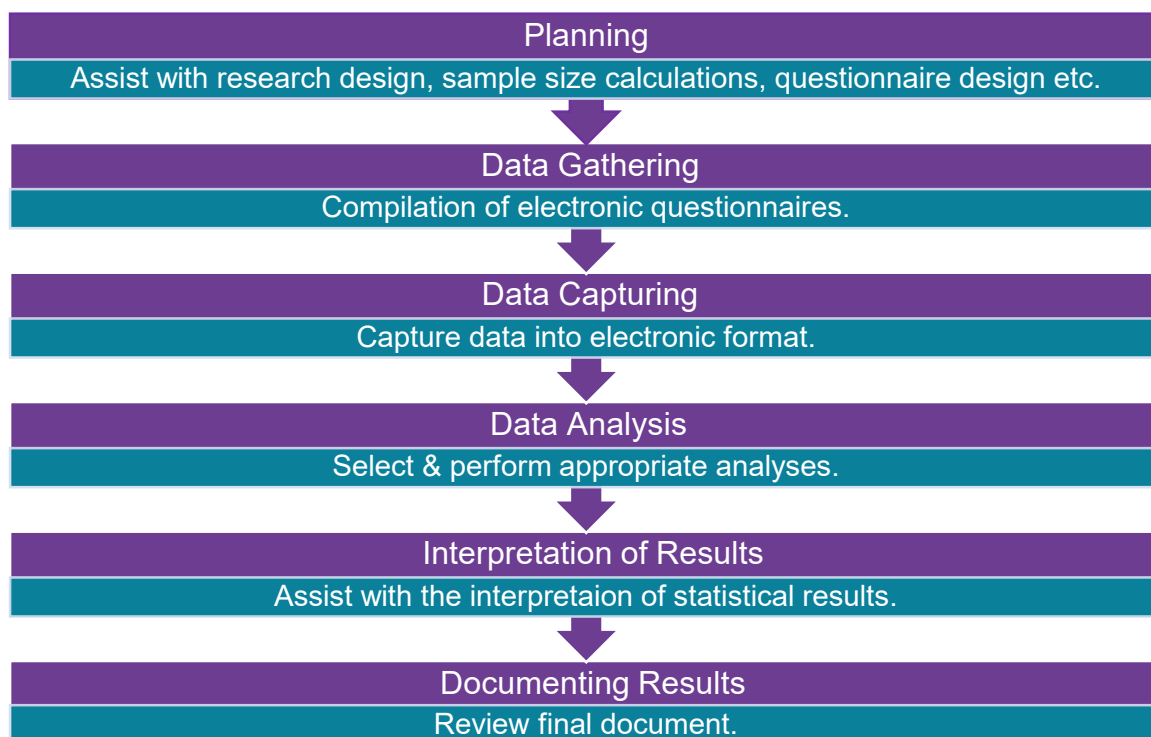

STATISTICAL CONSULTATION SERVICES

SCS is a research support service that assists with the statistical aspects of research projects:

NWU PERSONNEL AND STUDENT FEES

Planning of Study and Questionnaire Review	R230 per hour
Statistical Analyses	R316 per hour
Assistance with the Interpretation of Results	R316 per hour
Review of Article/ Dissertation/ Thesis	R316 per hour
Assistance with Publications	R316 per hour
Data Capturing	R 0,11 per character